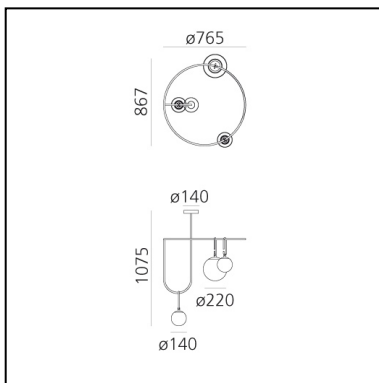

## LUMINAIRE

- Watt: **40W**
- Voltage: **220-240V**
- Delivered lumens output: **1656lm**
- CCT: **3000K**
- Efficiency: **77%**
- Efficacy: **78.87lm/W**

## DIMENSIONS

- Length: **cm 76.5**
- Width: **cm 86.7**
- Height: **cm 107.5**
- Base Diameter: **cm 14**

## SOURCES NOT INCLUDED

- Category: **LED RETROFIT**
- Number: **1**
- Watt: **15W**
- Socket: **E27**
- Category: **LED RETROFIT**
- Number: **2**
- Watt: **5W**
- Socket: **E14**